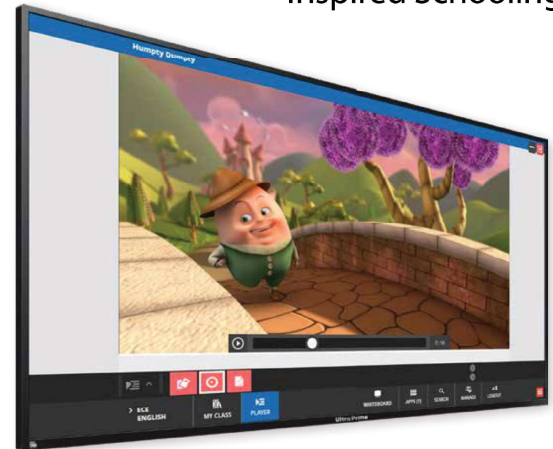

HYBRID HARDWARE OFFERINGS

Interactive Flat Panel

Comes With Inbuilt White Board Software

Wireless Data Transfer with Mobile/Laptop

Wide Viewing Angle 178 Degree

10 Multi Touch Writing Gesture Control

Comes with Windows or Android OS, both OS allow the download of Educational Content Apps from their app stores

Ultra HD Super Bright 4K Display

Complete metal body with ultra-thin bezels

Toughened glass protection of level 7 MOHS

In-built single board computer

Wall-mounted cabinet to save precious floor space

Available in different sizes starting from 55 Inch