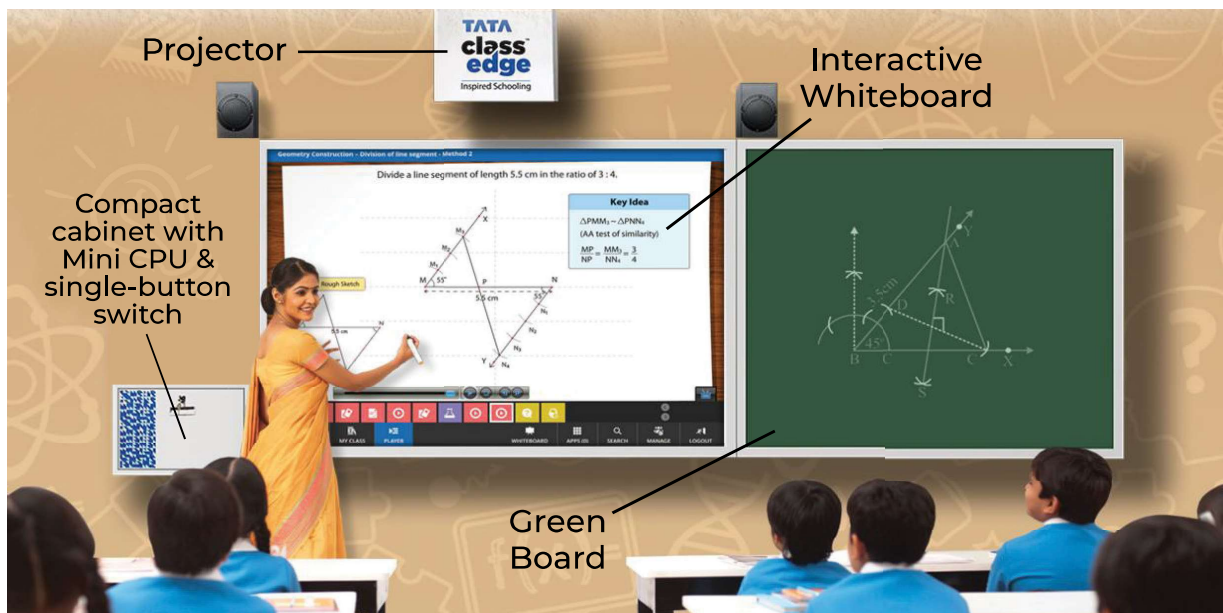

Projector Based Hardware

ICD V 5 (integrated classroom design to support Hybrid teaching)

📞 1-800-209-3484

✉️ enquiry@tataclassedge.com